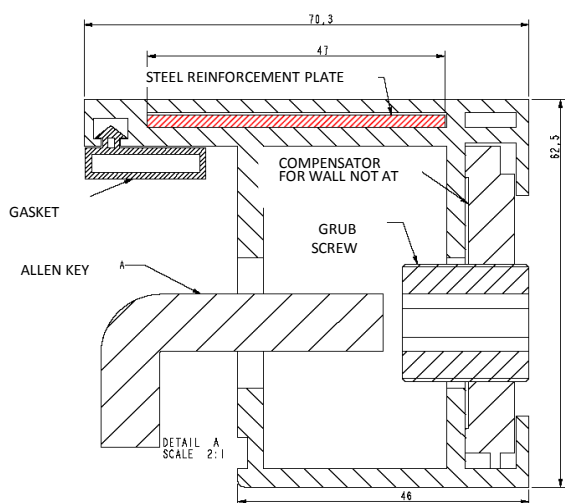

DOUBLE GLAZING 26mm thick

WIDTH	TOP WINDOW glass			SIDE WINDOW glass	
	< 1000	< 1500	> 1500	< 450	< 700
	PRICE	PRICE	PRICE	PRICE	PRICE
HEIGHT UP TO 600	165,42	220,98	330,98	375,69	510,42
HEIGHT MORE THAN 600	330,84	441,96	661,96		