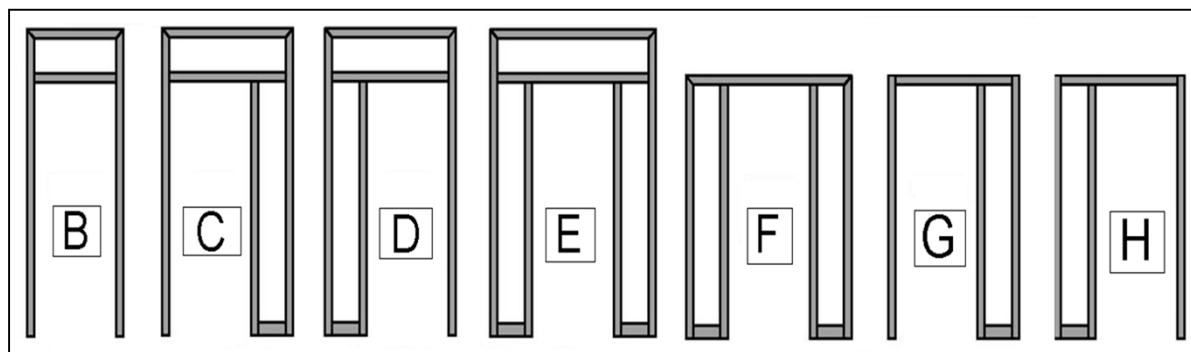

SIDE WINDOW glass 26mm thick

Width	<450	<700
	PRICE	PRICE
	375,69	510,42

*** Any Ral colours for min. 20pcs.

ONE COLOUR ALUMINIUM FRAME

PREPARED FOR INSTALLATION WITHOUT SUBFRAME*

POSSIBLE SOLUTIONS

SINGLE LEAF	ONLY FRAME PRICE				
	TYPE B	TYPE C - D	TYPE E	TYPE F	TYPE G-H
COLOURS					
Ox Argento Ral 9010 Ral 8017 Nero Opaco Ral 1013	785,72	2.055,43	3.245,13	2.559,42	1.369,71