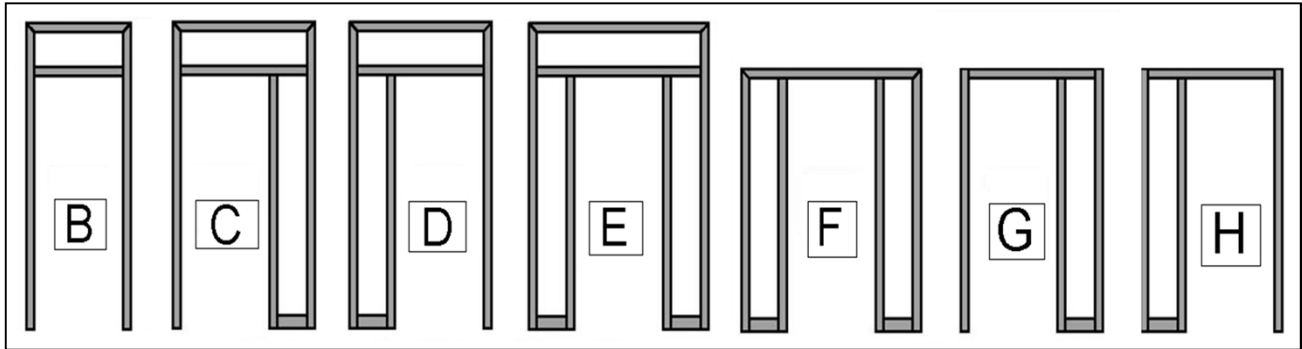

TWO-COLOUR ALUMINIUM FRAME

FOR INSTALLATION WITH SUBFRAME

POSSIBLE SOLUTIONS

SINGLE LEAF		ONLY FRAME PRICE				
INSIDE COLOUR	OUTSIDE COLOUR	TYPE B *	TYPE C - D **	TYPE E **	TYPE F **	TYPE G-H **
Ox Argento	Ox Argento	907,21	2.377,51	3.767,81	2.960,61	1.570,30
Ox Argento Ral 9010 Ral 8017 Nero Opaco	Ox Argento Std Ral*** Marble effect Nero Opaco	957,16	2.524,28	4.011,41	3.154,25	1.667,13
Ox Argento Ral 9010 Ral 8017 Nero Opaco	Standard Wood colour	1.020,10	2.716,81	4.333,53	3.413,43	1.796,72

DOUBLE LEAF		ONLY FRAME PRICE				
INSIDE COLOUR	OUTSIDE COLOUR	TYPE B *	TYPE C - D **	TYPE E **	TYPE F **	TYPE G-H **
Ox Argento	Ox Argento	1.155,44	2.613,29	3.991,36	3.101,20	1.723,14
Ox Argento Ral 9010 Ral 8017 Nero Opaco	Ox Argento Std Ral*** Marble effect Nero Opaco	1.204,74	2.758,77	4.232,78	3.293,12	1.819,11
Ox Argento Ral 9010 Ral 8017 Nero Opaco	Standard Wood colour	1.267,14	2.949,61	4.552,08	3.550,04	1.947,55

Glasses (for double glazing 26 mm thick) available in the following colours:
Transparent, Bronzed, Smoked, Satinated White, Satinated Bronze, Milk White, Mirrored.

DOUBLE GLAZING 26mm thick

	TOP WINDOW GLASS			SIDE WINDOW GLASS	
	WIDTH UP TO 1000	WIDTH UP TO 1500	WIDTH MORE THAN 1500	WIDTH UP TO 450	WIDTH UP TO 700
	PRICE	PRICE	PRICE	PRICE	PRICE
HEIGHT UP TO 600	165,42	220,98	330,98	375,69	510,42
HEIGHT MORE THAN 600	330,84	441,96	661,96		

* Out of standard subframe.

Euro 152,82

** Out of standard double leaf subframe.

Euro 200,30

*** Any Ral colours for min. 20pcs.