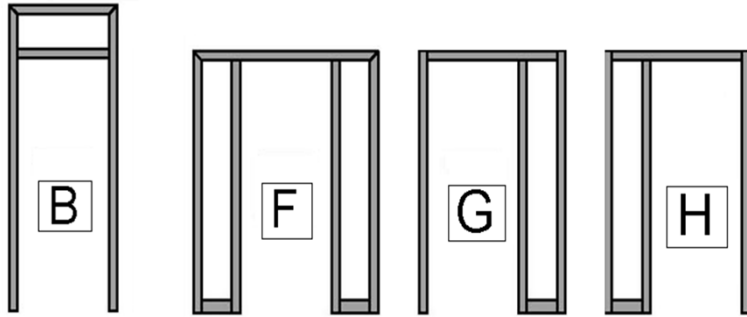

TWO-COLOURD ALUMINIUM FRAME

PREPARED FOR INSTALLATION WITHOUT SUBFRAME

POSSIBLE SOLUTIONS

SINGLE LEAF		ONLY FRAME PRICE		
		TYPE B	TYPE F	TYPE G-H
INSIDE COLOUR	OUTSIDE COLOUR			
Ox Argento	Ox Argento	907,21	2.960,61	1.570,30
Ox Argento Ral 9010 Ral 8017 Nero Opaco	Ox Argento Std Ral*** Marble effect Nero Opaco	957,16	3.154,25	1.667,13
Ox Argento Ral 9010 Ral 8017 Nero Opaco	Standard Wood colour	1.020,10	3.413,43	1.796,72

DOUBLE LEAF		ONLY FRAME PRICE		
		TYPE B	TYPE F	TYPE G-H
INSIDE COLOUR	OUTSIDE COLOUR			
Ox Argento	Ox Argento	1.155,44	3.101,20	1.723,14
Ox Argento Ral 9010 Ral 8017 Nero Opaco	Ox Argento Std Ral*** Marble effect Nero Opaco	1.204,74	3.293,12	1.819,11
Ox Argento Ral 9010 Ral 8017 Nero Opaco	Standard Wood colour	1.267,14	3.550,04	1.947,55

Glasses (for double glazing 26 mm thick) available in the following colours:
Transparent, Bronzed, Smoked, Satinated White, Satinated Bronze, Milk White, Mirrored.