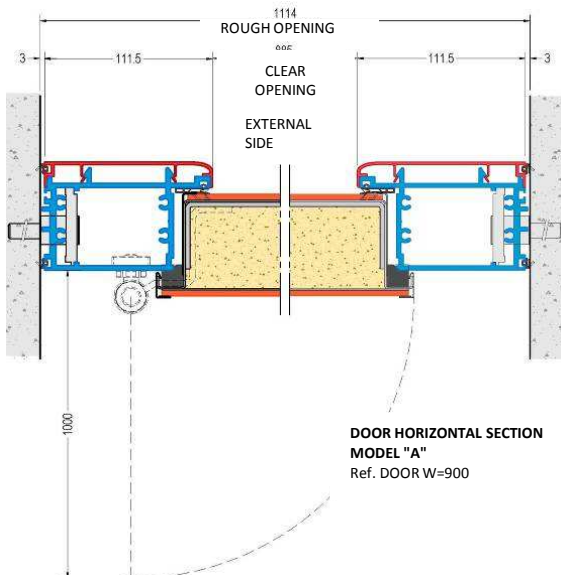

TOP WINDOW glass 26mm thick

Height	Width	<1000	<1500	>1500
		PRICE	PRICE	PRICE
UP TO 600		165,42	220,98	330,98
MORE THAN 600		330,84	441,96	661,96

SIDE WINDOW glass 26mm thick

Width	<450	<700
	PRICE	PRICE
	375,69	510,42

*** Any Ral colours for min. 20pcs.