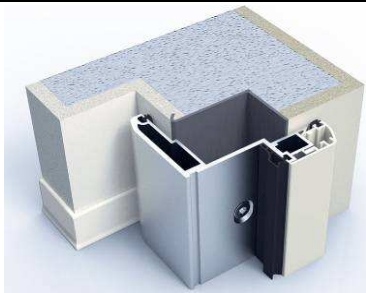

SECURITY LINE DOORS

SOLUTIONS FOR ALUMINIUM FRAMES

SOLUTIONS WITH ALUMINIUM FRAMES

Solution n° 8

CODE	DESCRIPTION	PRICE
CT1A/M	Std subframes for std single leaf doors	72,21
CT1A/M	Std subframes for extra single leaf doors	115,54
CTE01/M	Std subframes for out of std single leaf doors	115,54
CT2A/M	Std subframes for std double leaf doors	175,22
CTE02/M	Std subframes for extra/out of std double leaf doors	175,22
TL08/...	TWO-COL. ALU FRAMES FOR SINGLE/DOUBLE LEAF DOORS	