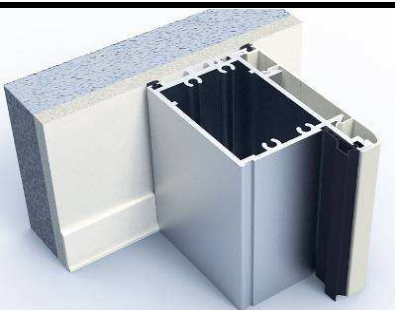

Solution n° 10

CODE	DESCRIPTION	PRICE
TL10/1A	BICOLOUR ALUMINIUM BOX-SHAPED FRAMES FOR SINGLE AND DOUBLE LEAF DOORS	
TL10/2A		

Ox Argento	Ox Argento	360,36	428,31	492,27	563,70
Ox Argento Ral 9010 Ral 8017 Nero Opaco	Ox Argento Std Ral *** Marble effect Nero Opaco	382,20	454,27	513,91	589,68
Ox Argento Ral 9010 Ral 8017 Nero Opaco	Standard Wood colour	407,32	484,12	538,80	619,55